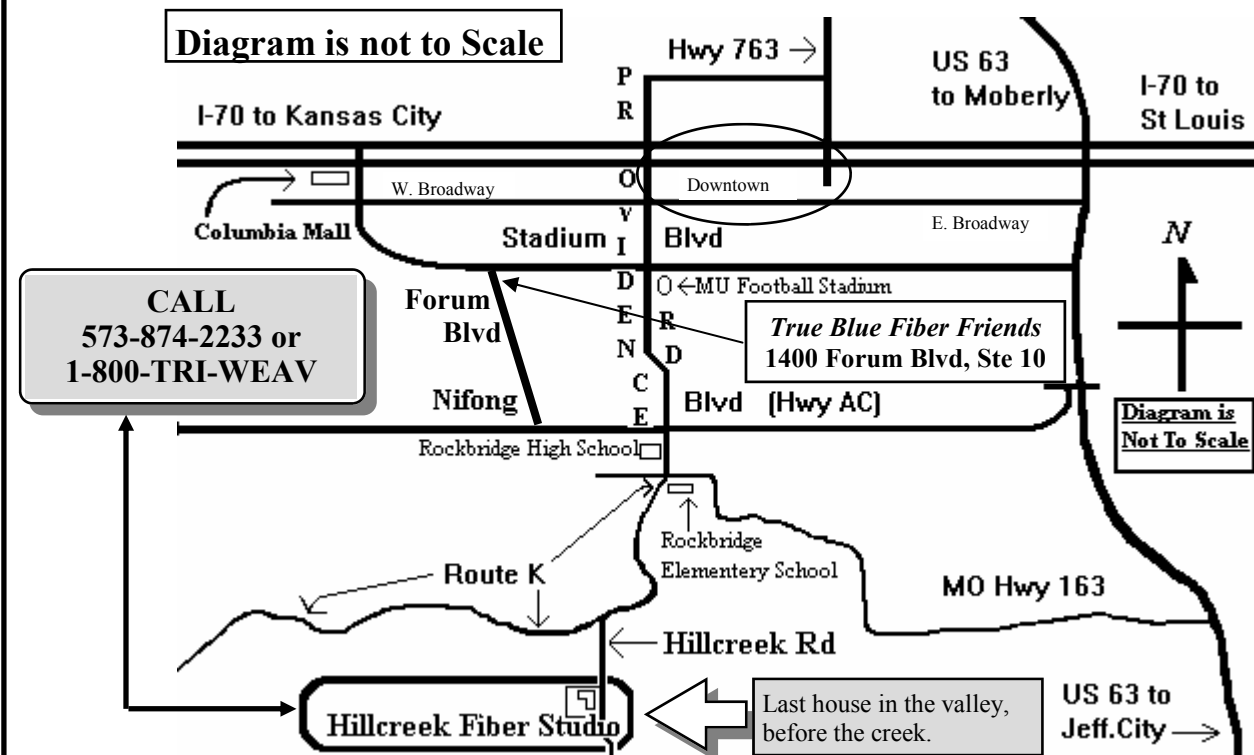

AUTUMN, 2011 ISSUE

HILLCREEK FIBER NEWS

Carol Leigh's Specialties
HILLCREEK FIBER STUDIO
7001 Hillcreek Road
Columbia, MO 65203

Return Service Requested

Directions to visit *Carol Leigh's Hillcreek Fiber Studio*