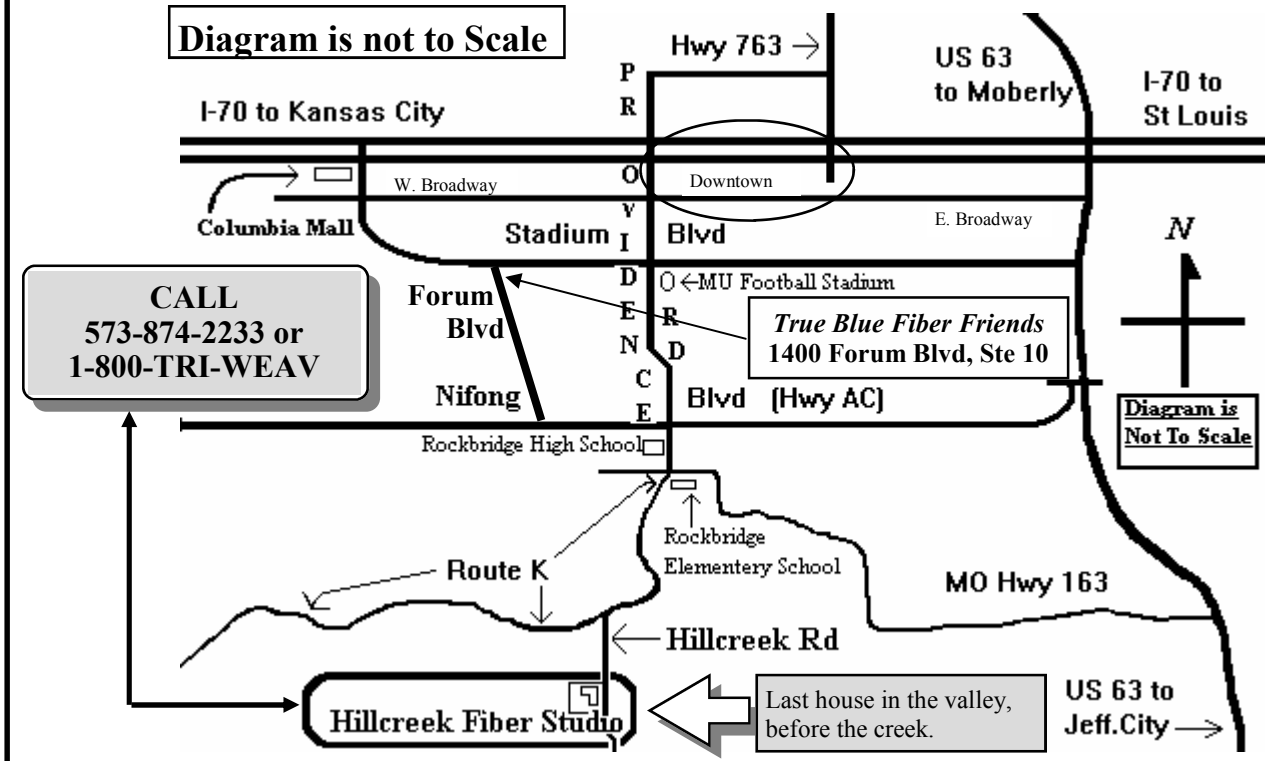

SPRING, 2011 ISSUE
HILLCREEK FIBER NEWS

Carol Leigh's Specialties
 HILLCREEK FIBER STUDIO
 7001 Hillcreek Road
 Columbia, MO 65203

Return Service Requested

Directions to visit Carol Leigh's Hillcreek Fiber Studio